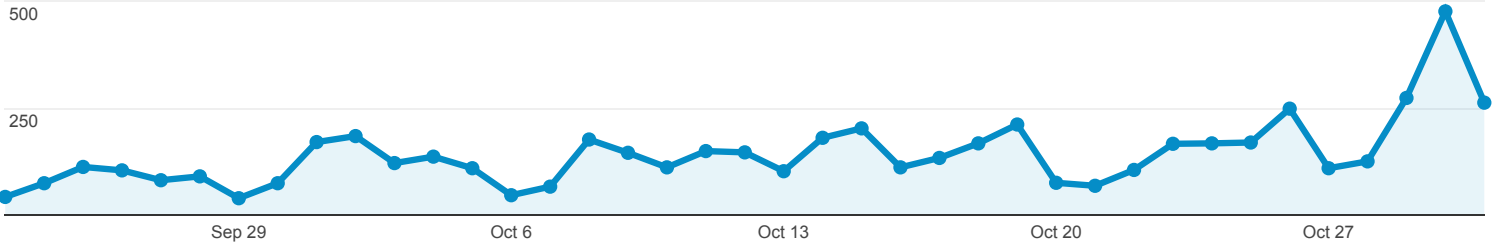

Overview

All Users
100.00% Pageviews

Sep 23, 2018 - Oct 31, 2018

Overview

Pageviews

Pageviews

5,523

Unique Pageviews

4,307

Avg. Time on Page

00:01:28

Bounce Rate

57.47%

% Exit

40.87%

Page	Pageviews	% Pageviews
1. /	1,605	29.06%
2. /careers/	507	9.18%
3. /about-us/	464	8.40%
4. /about-us/our-team/	378	6.84%
5. /our-services/	278	5.03%
6. /purchase-a-package/	221	4.00%
7. /contact/	214	3.87%
8. /5-bright-ideas-for-empty-nesters-adapting-to-evolving-holiday/	204	3.69%
9. /careers-2/	174	3.15%
10. /services/move-management-concierge/	135	2.44%